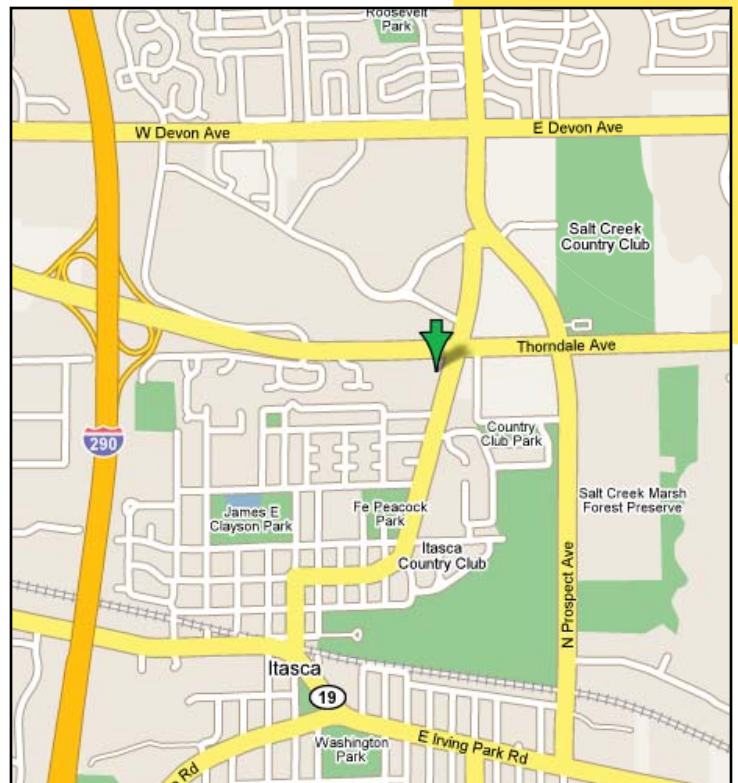

CHICAGO MAP

CATALYST

900 N. ARLINGTON HEIGHTS RD.
SUITE 150
ITASCA, IL 60143
(800) 468-2206

AREA HOTELS

WESTIN

400 Park Boulevard.
Itasca, IL 60143
(630) 773-4000
1/2 Mile East of Catalyst Office
**Must call hotel for "Allstar Cab Service" pick up from O'Hare Airport to receive \$25.00 flat rate to hotel.

HYATT PLACE

1150 N. Arlington Heights Road
Itasca, IL 60143
(630) 875-1400
(Shuttle within 5 miles)
In Walking Distance of Catalyst Office

DOUBLETREE HOTEL CHICAGO WOODDALE

1200 N. Mittell Blvd.
Wood Dale, IL 60191
(630) 860-2900
Within a 3 mile radius of Catalyst Office
**Must call hotel for "Allstar Cab Service" pick up from O'Hare Airport to receive \$20.00 flat rate to hotel.

COURTYARD BY MARRIOTT

900 North Wood Dale Road
Wood Dale, IL 60191
(630) 766-7775

*All classes begin at 8:30 a.m.
Continental breakfast will be served.
Course manual provided.*

From I-290/53:

Exit Thorndale Ave. Go East on Thorndale to Arlington Heights Rd. Turn right onto Arlington Heights Road. Catalyst office building is on the right.

From I-90:

Exit Arlington Heights Rd. South. Catalyst office building is approximately six miles on the right.

From Midway Airport:

Cicero Avenue North to I-290 West. Exit Thorndale Ave. Go East on Thorndale Ave. Turn right onto Arlington Heights Road. Catalyst office building is on the right.