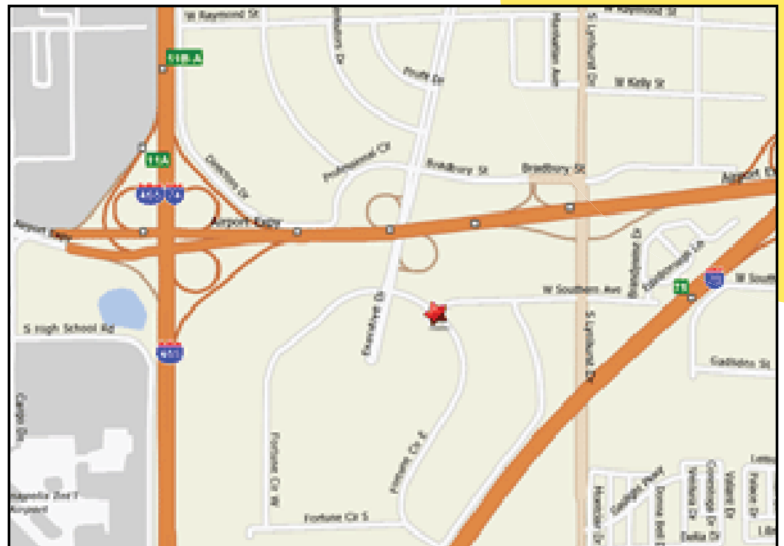

INDIANAPOLIS MAP

CATALYST
SUITE 300 B
2601 FORTUNE CIRCLE EAST
INDIANAPOLIS, IN 46241
(317) 227-3499

AREA HOTELS

RAMADA INN AIRPORT
5601 FORTUNE CIRCLE WEST
(317) 244-1221
*In walking distance of Catalyst Office
*Shuttle to airport and local restaurants

COURTYARD BY MARRIOTT
2602 FORTUNE CIRCLE EAST
(317) 248-0300
*In walking distance to Catalyst Office
*Shuttle Provided to Office and Airport

EXTENDED STAY
5350 W. SOUTHERN AVENUE
(317) 241-0700
*Located within Walking Distance

NORTH

Take I-65, US 31 or I-69 to I-465 West. Follow to the Sam Jones Expressway East. Exit on Executive Drive. turn left, One Park Fletcher is on the left.

EAST

Take I-70 to the downtown area, exit on the Sam Jones Expressway on the west side of town. Exit on Executive Drive and turn right. One Park Fletcher is on the left

SOUTH

Take I-65 downtown to I-70 West, and exit on Sam Jones Expressway on the west side of town. Exit the Expressway on Executive Drive and turn right. One Park Fletcher will be on the left.

WEST

Take I-70 or I-74 to I-465 (North from I-70; South from I-74). Exit on the Sam Jones Expressway East, then exit on Executive Drive and turn left. One Park Fletcher is on the left.