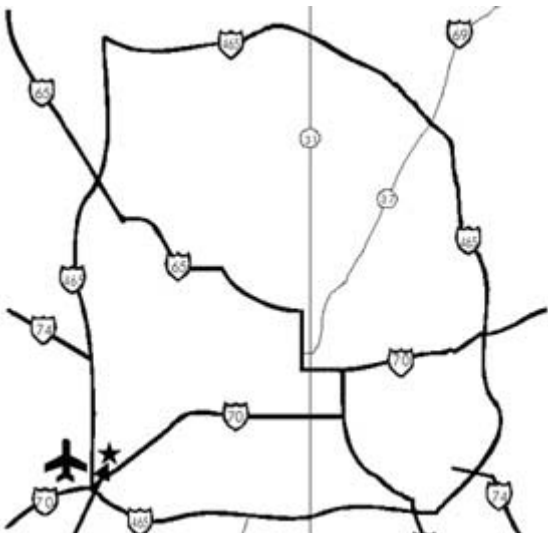

## **NORTH**

Take I-65, US 31 or I-69 to I-465 West. Follow to the Sam Jones Expressway East. Exit on Executive Drive. turn left, One Park Fletcher is on the left.

## **EAST**

Take I-70 to the downtown area, exit on the Sam Jones Expressway on the west side of town. Exit on Executive Drive and turn right. One Park Fletcher is on the left

## **SOUTH**

Take I-65 downtown to I-70 West, and exit on Sam Jones Expressway on the west side of town. Exit the Expressway on Executive Drive and turn right. One Park Fletcher will be on the left.

## **WEST**

Take I-70 or I-74 to I-465 (North from I-70; South from I-74). Exit on the Sam Jones Expressway East, then exit on Executive Drive and turn left. One Park Fletcher is on the left.

*All classes begin at 8:30 a.m.*  
*Continental breakfast and lunch will be served.*  
*Course manual provided.*