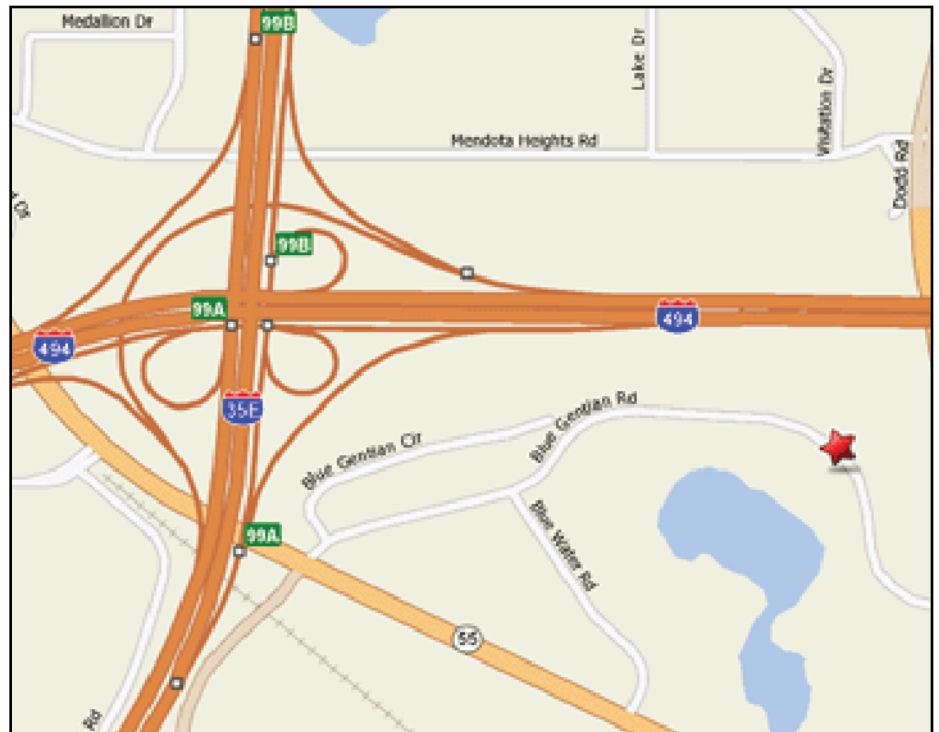

MINNEAPOLIS MAP

CATALYST

880 BLUE GENTIAN RD
SUITE 165
EAGAN, MN 55121
(651) 994-9526

NORTH

TAKE I-35E SOUTH TO I-494 E, TO EXIT 69, MN-149/DODD ROAD. TURN LEFT ON DODD ROAD, THEN RIGHT ON BLUE GENTIAN

EAST

TAKE I-494 WEST TO THE MN-149/DODD ROAD EXIT, EXIT NUMBER 69. TURN LEFT ON DODD ROAD, THEN RIGHT ON BLUE GENTIAN RD

SOUTH

TAKE I-35E NORTH TO I-494 EAST, TO EXIT 69, MN-149/DODD ROAD. TURN LEFT ON DODD ROAD, THEN RIGHT ON BLUE GENTIAN

WEST

TAKE I-494 EAST TO EXIT 69, MN-149/DODD ROAD. TURN LEFT ON DODD ROAD, THEN TURN RIGHT ON BLUE GENTIAN

AREA HOTELS

HAMPTON INN
3000 EAGANDALE PLACE
(651) 688-3343

CROWN PLAZA
2700 PILOT KNOB ROAD
(651) 454-3434

COMFORT INN
3035 HOLIDAY LANE
LONE OAK ROAD & HWY 55
EAGAN, MN 55121
(651) 287-8800

*All classes begin at 8:30 a.m.
Continental breakfast and lunch will be served.
Course manual provided.*